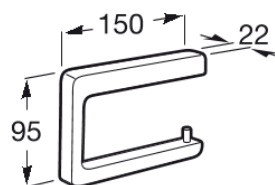

TEMPO

Toilet roll holder without cover

DIMENSIONS

Length	150 mm
Width	22 mm
Height	95 mm

COLOURS AND FINISHES

RG Rose gold

PRICE (VAT INCLUDED)

£160.88

TECHNICAL DRAWINGS

**FEATURES**

Fixing kit: Included

Installation type: Wall-mounted

Material: Metal

Without cover

Tempo

With a neutral design, Tempo will suit any bathroom space. Free standing and wall-mounted options as well as different colour options, this collection is very versatile.